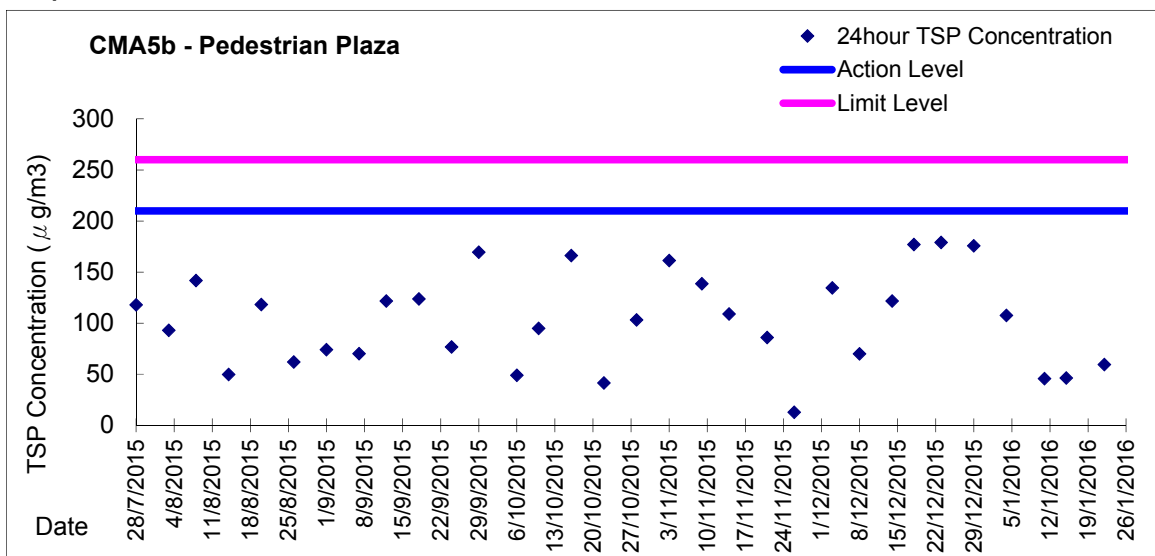

Graphic Presentation of 1 hour TSP Result for EP-376/2009

Graphic Presentation of 24 hour TSP Result for EP-376/2009

Graphic Presentation of 1 hour TSP Result for EP-376/2009

Graphic Presentation of 24 hour TSP Result for EP-376/2009