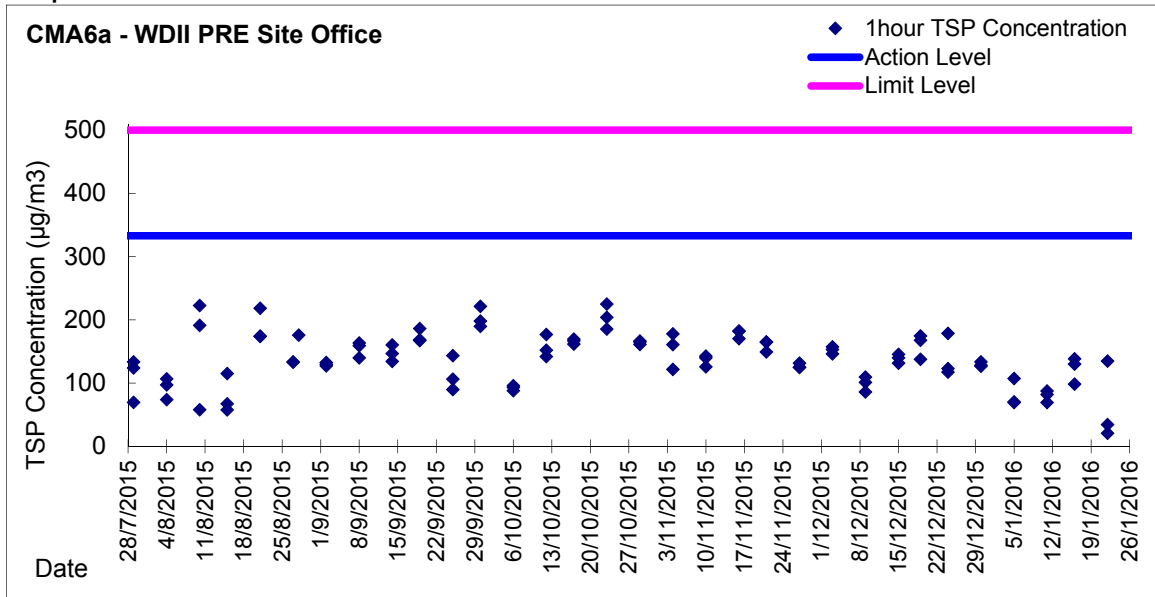

Graphic Presentation of 1 hour TSP Result for EP-376/2009

Graphic Presentation of 24 hour TSP Result for EP-376/2009

Graphic Presentation of 1 hour TSP Result for EP-376/2009

Graphic Presentation of 24 hour TSP Result for EP-376/2009