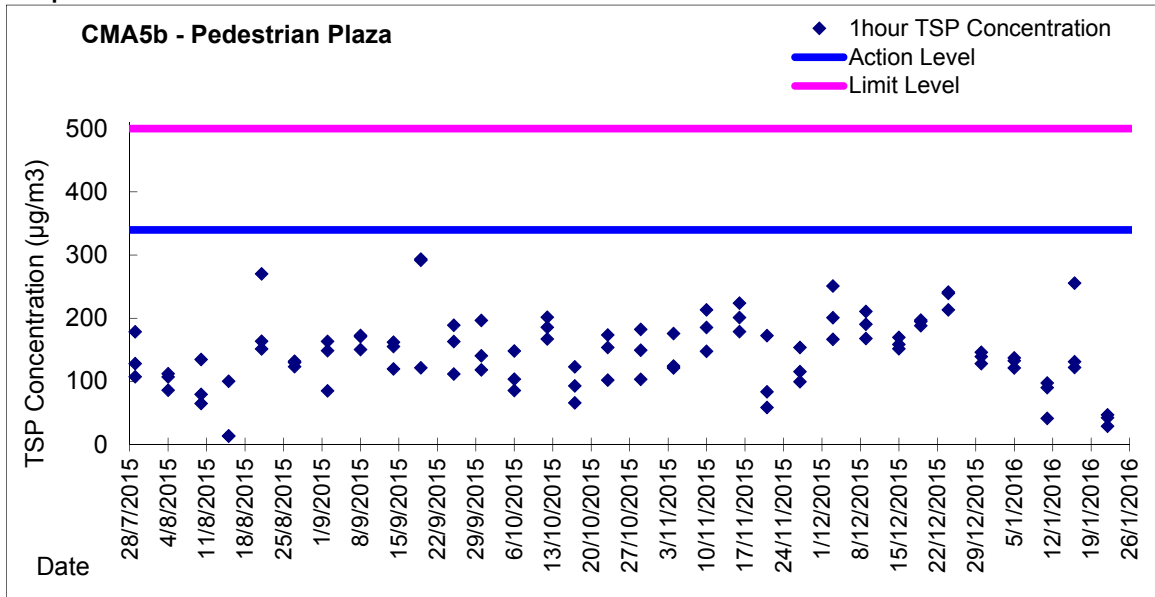

Graphic Presentation of 1 hour TSP Result for EP-376/2009

Graphic Presentation of 24 hour TSP Result for EP-376/2009

Graphic Presentation of 1 hour TSP Result for EP-376/2009

Graphic Presentation of 24 hour TSP Result for EP-376/2009